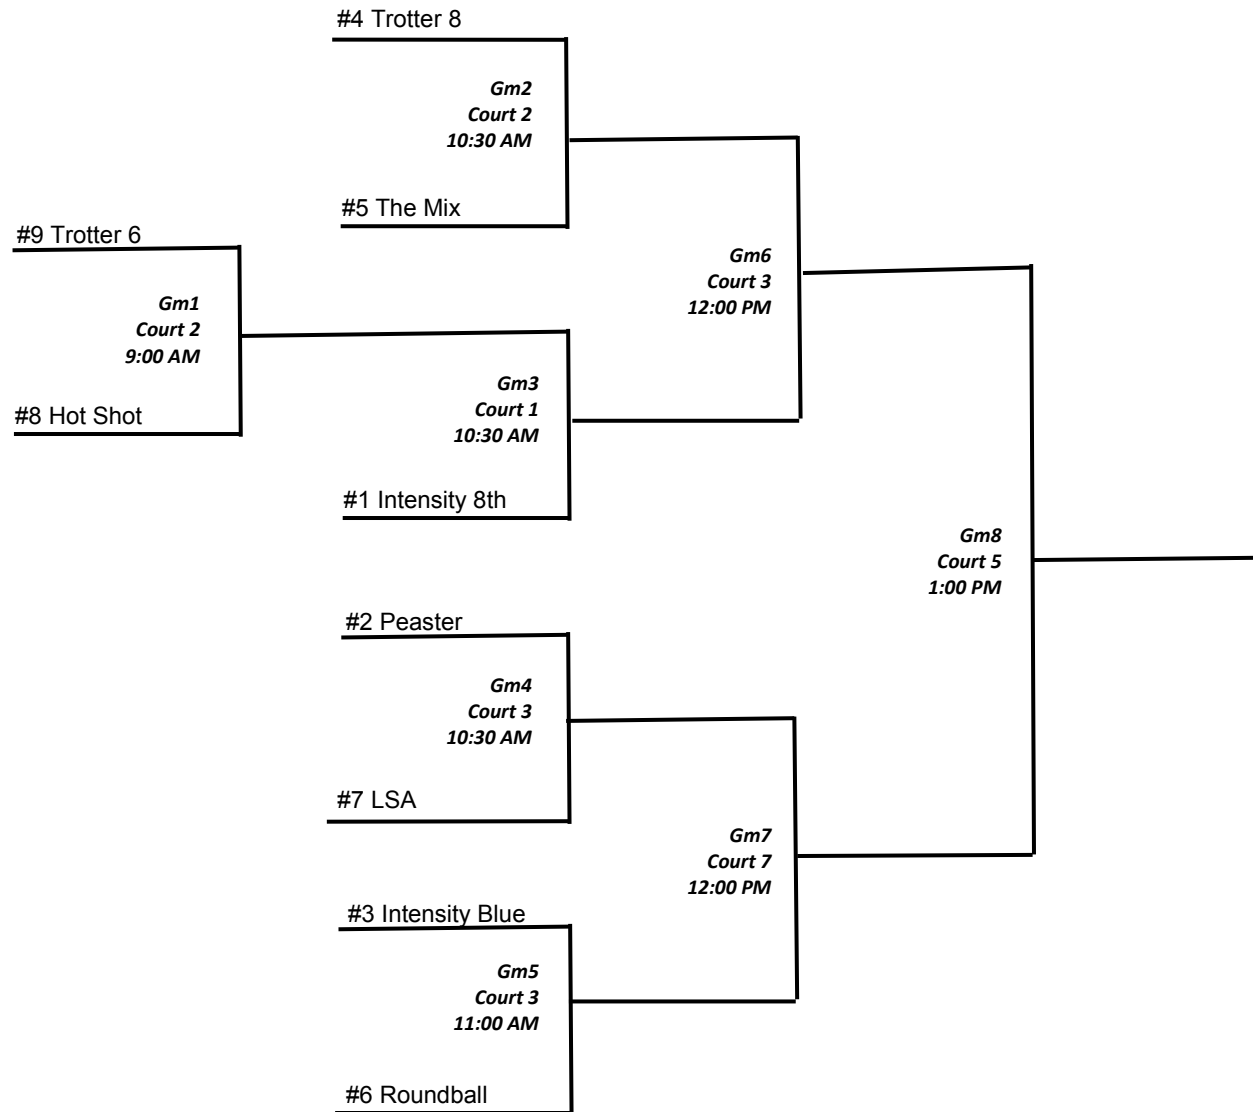

MIDDLE/JR HIGH

TEAM-CAMP-TOURNAMENT